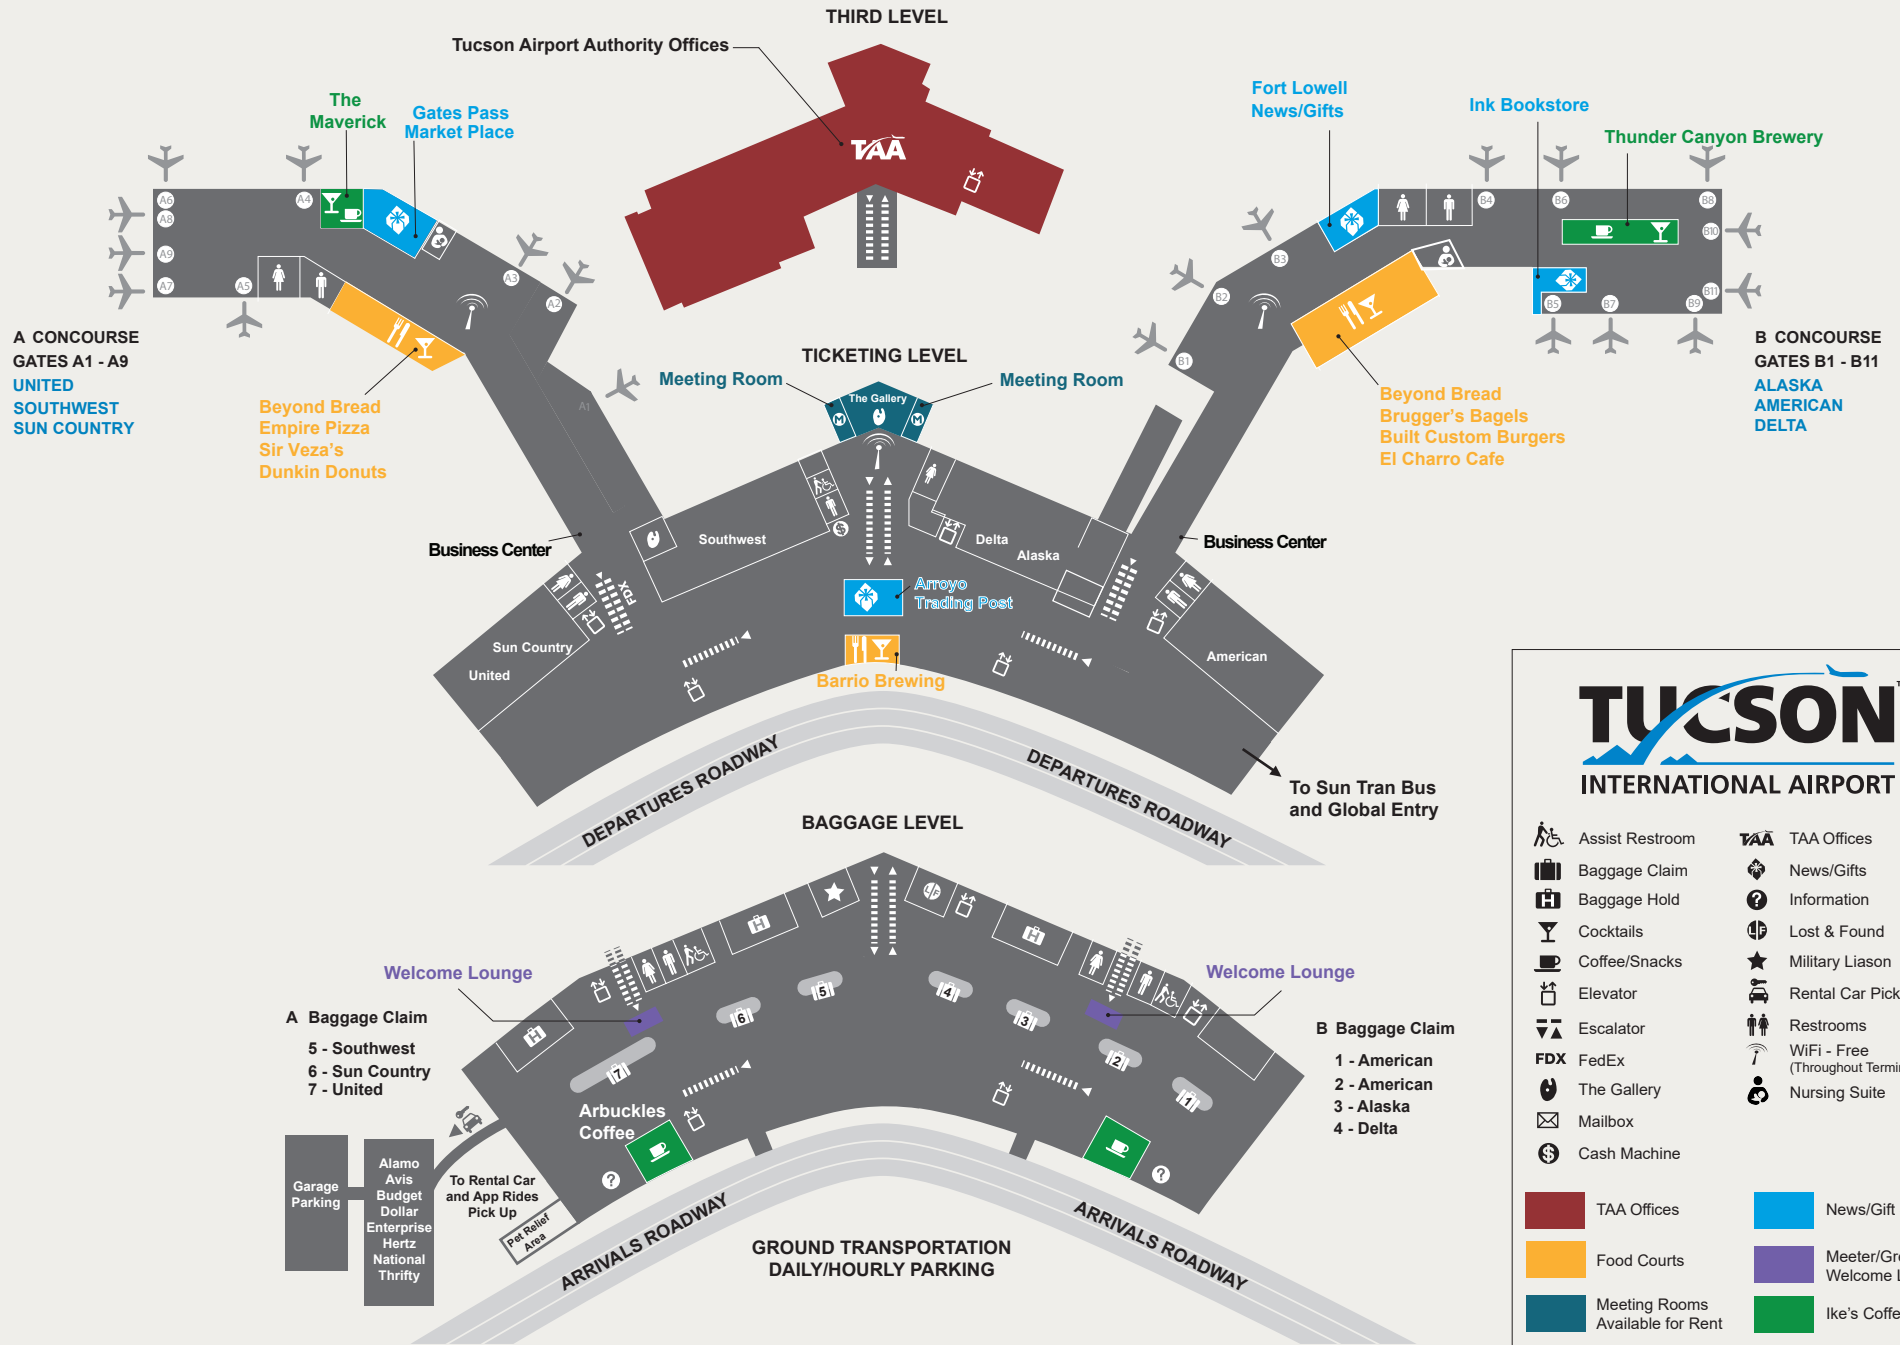

TUCSON INTERNATIONAL AIRPORT TERMINAL MAP

TUCSON™
INTERNATIONAL AIRPORT

Assist Restroom	TAA Offices
Baggage Claim	News/Gifts
Baggage Hold	Information
Cocktails	Lost & Found
Coffee/Snacks	Military Liason
Elevator	Rental Car Pick Up
Escalator	Restrooms
FedEx	WiFi - Free (Throughout Terminal)
The Gallery	Nursing Suite
Mailbox	
Cash Machine	

TAA Offices	News/Gift Shops
Food Courts	Meeter/Greeter Welcome Lounge
Meeting Rooms Available for Rent	Ike's Coffee

Additional Amenities Include:
Closed-In Parking, Massage Chairs, Smarte Cartes
Concourses Are NOT Connected